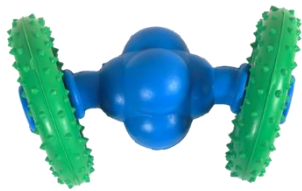

7.5cm

Ball on Rope

Ball's textured surface helps with easy grip. The rope makes this toy great for tugging.

Rope: 30cm, Ball: 7.5cm

Rubber Fish Toy

The fish is bouncy for fun and chewy for mouthy puppies or cleaning teeth.

20cm

Treat Dispensing Toy

Fill toy with treats and watch as your dog figures out how to get it out! Puppies or small breeds.

7.5cm

Horse Shoe & Rope

Safe and strong rubber toy with rope. Great for cleaning and flossing teeth or playing tug. 15cm

2-Knot Tug-O-War

For chewing, fetching, and tugging. This toy will help reduce tartar build-up. 18cm

Doggy Dumbbell

Dumbbell shaped textured rough and tough durable toy. The textured surface promotes healthy teeth and gums. Includes small bell. 15cm

Double Dummy

Designed for tough chewing. An exceptional teething toy, wonderful for fetch and easy to clean. 15cm

X Fetch Toy

Soft enough to be gentle on teeth and gums, firm enough to bounce. 14cm

Email: info@cosmicpets.co.za